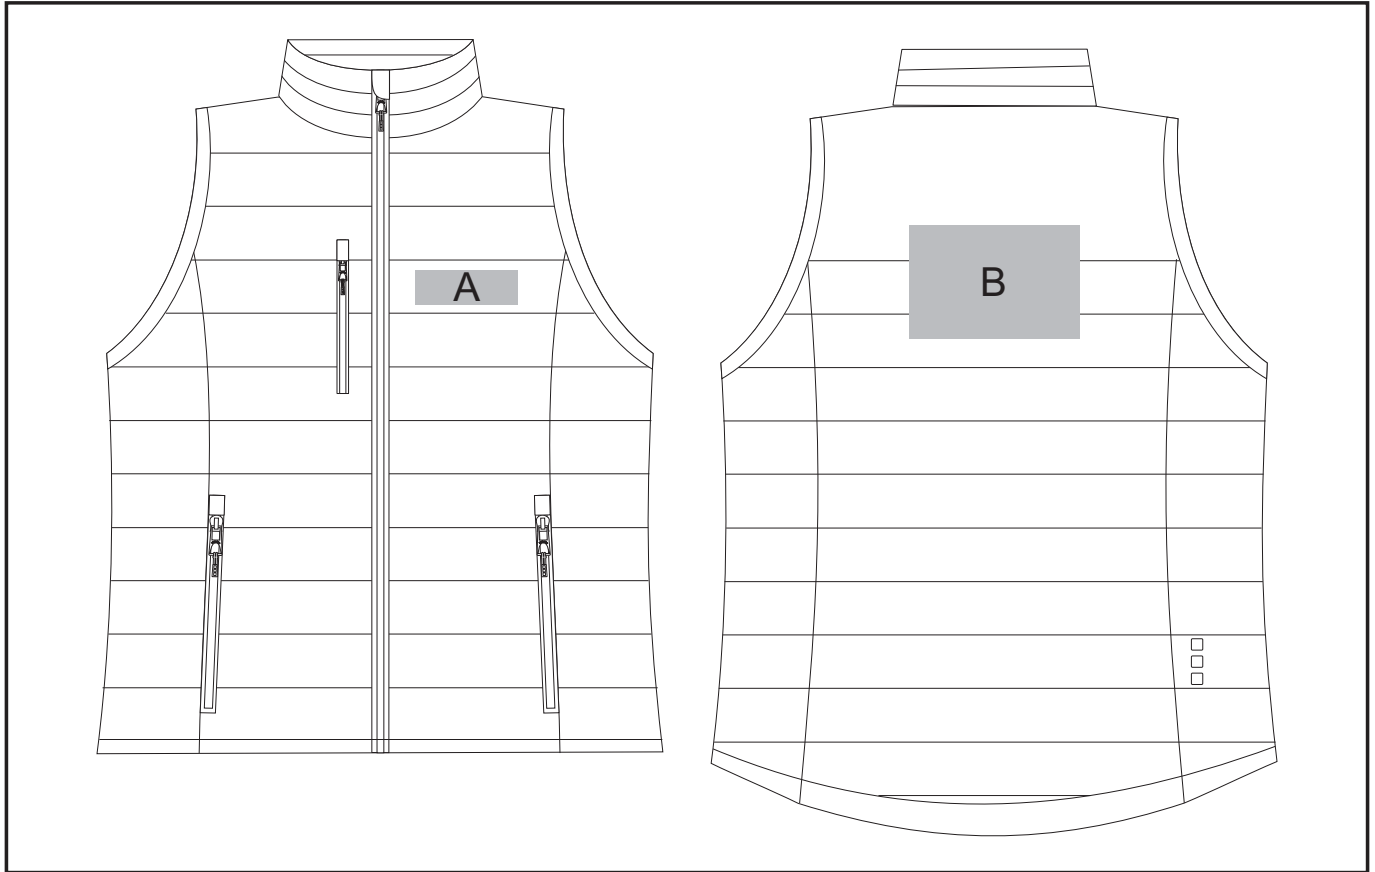

ELE-7411

Ladies Scotia Bodywarmer

Need to know:

- Includes 1-Position Embroidery (setup fee applies)
- **EMB/DTC inclusive parameters:** Left/Right Chest or Back = 100mm x 100mm
- **NB:** Inclusive Branding is **NOT** applicable to Items marked as Reduced to Clear.
- Cannot guarantee a 100% straight branding on any clothing item with check or stripe detail.
- The panels on the garment are inconsistent from Small to XL.
- The logo will be branded in the closest left / right chest and back panel, to the standard left / right chest and back position.

Branding Options:

Position A

1. Embroidery (EMB) - 9 colours
Size: 90mm wide x 30mm high

Position B

1. Embroidery (EMB) - 9 colours
Size: 150mm wide x 100mm high